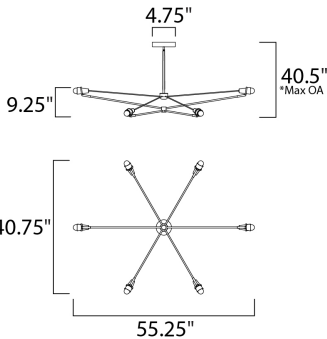

FINISHES OPTION

 Black / Polished Chrome (BKPC)

MATERIAL

Steel

ADDITIONAL

ADJUSTABLE
OPERATING TEMPERATURE:
-20°C (-4°F), 40°C (104°F)

MEASUREMENTS

DIMENSION : 55.25" L x 40.75" W x 9.25" H
MAX OAH : 40.5" OAH
CANOPY : 4.75" W x 1" H x 4.75" L
HANGING WEIGHT : 7.79 lb

LAMPING

INPUT VOLTAGE : 120V
LUMENS : 3,360 Rated (3,000 Del.)
BULB : 6 x 8W LED AC Integrated , 48W Total
BULB INCLUDED : (Integrated)
DIMMABLE : Triac CL
CRI : 90+ CRI
COLOR_TEMP : 3000K

*max overall height