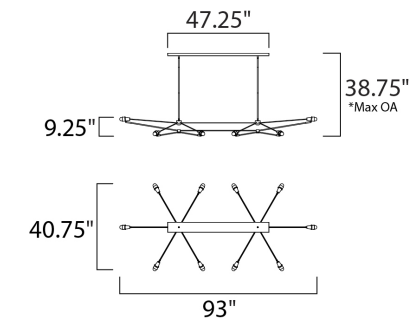

*max overall height

MEASUREMENTS

- DIMENSION : 93" L x 40.75" W x 9.25" H
- MAX OAH : 38.75" OAH
- CANOPY : 4.75" W x 1.25" H x 47.25" L
- HANGING WEIGHT : 18.7 lb

LAMPING

- INPUT VOLTAGE : 120V
- LUMENS : 5,600 Rated (5,000 Del.)
- BULB : 1 x 8W LED AC Integrated , 80W Total
- BULB INCLUDED : (Integrated)
- DIMMABLE : Triac CL
- CRI : 90+ CRI
- COLOR_TEMP : 3000K

FINISHES OPTION

 Black / Polished Chrome (BKPC)

MATERIAL

Steel

RATINGS

cETLus
Location

ADDITIONAL

ADJUSTABLE
OPERATING TEMPERATURE:
-20°C (-4°F), 40°C (104°F)