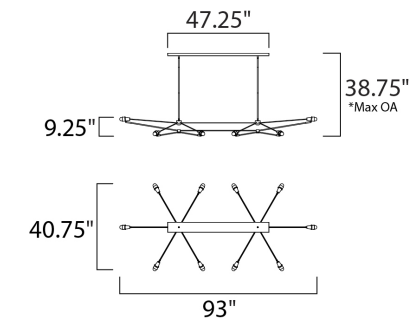

*max overall height

MEASUREMENTS

- DIMENSION : 93" L x 40.75" W x 9.25" H
- MAX OAH : 38.75" OAH
- CANOPY : 4.75" W x 1.25" H x 47.25" L
- HANGING WEIGHT : 18.7 lb

LAMPING

- INPUT VOLTAGE : 120V
- LUMENS : 5,600 Rated (5,000 Del.)
- BULB : 1 x 8W LED AC Integrated , 80W Total
- BULB INCLUDED : (Integrated)
- DIMMABLE : Triac CL
- CRI : 90+ CRI
- COLOR_TEMP : 3000K

FINISHES OPTION

Black / Polished Chrome (BKPC)

MATERIAL

Steel

RATINGS

cETLus
Location

ADDITIONAL

ADJUSTABLE
OPERATING TEMPERATURE:
-20°C (-4°F), 40°C (104°F)