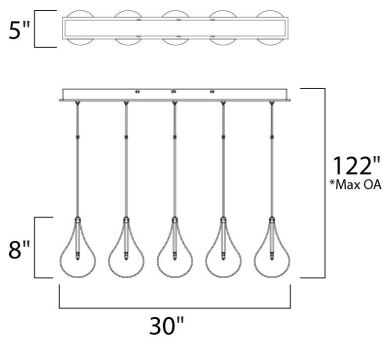

**PRODUCT DESCRIPTION**

A simple idea gracefully executed in the Larmes collection. Row upon row of Clear oversized teardrops, mounted onto an extended Polished Chrome lamp holder that supports xenon lamps, sets the stage. Individually adjustable drops for custom stagger effects allow for dramatic impact. An added benefit of each drop being aircraft cable-suspended, is the ability to adjust the overall height of the piece to fit the space. The final result is stark and stunning.

\*max overall height

**MEASUREMENTS**

DIMENSION : 30" L x 5" W x 8" H  
 MAX OAH : 122" OAH  
 CANOPY : 5" W x 1.5" H x 30.25" L  
 HANGING WEIGHT : 6.82 lb

**LAMPING**

INPUT VOLTAGE : V  
 LUMENS : 1,600 Rated  
 BULB : 5 x 1.5W LED G4 , 8W Total  
 BULB INCLUDED : (Included)  
 DIMMABLE : Electronic Low Voltage (ELV)  
 COLOR\_TEMP : 3000K