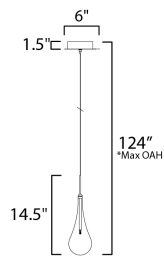

**PRODUCT DESCRIPTION**

The new Larmes features an extended profile Clear glass shade that screws on to a Satin Nickel mount. Long life G4 LED offers considerable light with dimming capabilities.

\*max overall height

**MEASUREMENTS**

- DIMENSION : 4.75" L x 4.75" W x 11" H
- MAX OAH : 140.5" OAH
- CANOPY : 6" W x 1.5" H x 6" L
- HANGING WEIGHT : 1.43 lb

**LAMPING**

- INPUT VOLTAGE : 120V
- LUMENS : 105 Rated
- BULB : 1 x 1.5W LED 12V G4 , 2W Total
- BULB INCLUDED : (Included)
- DIMMABLE : Electronic Low Voltage (ELV)
- CRI : 80+ CRI
- COLOR\_TEMP : 3000K