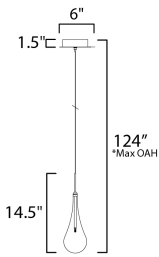

**PRODUCT DESCRIPTION**

The new Larmes features an extended profile Clear glass shade that screws on to a Satin Nickel mount. Long life G4 LED offers considerable light with dimming capabilities.

\*max overall height

**MEASUREMENTS**

- DIMENSION : 4.75" L x 4.75" W x 11" H
- MAX OAH : 140.5" OAH
- CANOPY : 6" W x 1.5" H x 6" L
- HANGING WEIGHT : 1.43 lb

**LAMPING**

- INPUT VOLTAGE : 120V
- LUMENS : 105 Rated
- BULB : 1 x 1.5W LED 12V G4 , 2W Total
- BULB INCLUDED : (Included)
- DIMMABLE : Electronic Low Voltage (ELV)
- CRI : 80+ CRI
- COLOR\_TEMP : 3000K