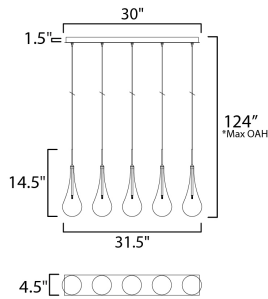

PRODUCT DESCRIPTION

The new Larmes features an extended profile Clear glass shade that screws on to a Satin Nickel mount. Long life G4 LED offers considerable light with dimming capabilities.

*max overall height

MEASUREMENTS

- DIMENSION : 31.5" L x 4.5" W x 16.5" H
- MAX OAH : 140.5" OAH
- CANOPY : 4.5" W x 1.5" H x 30" L
- HANGING WEIGHT : 8.88 lb

LAMPING

- INPUT VOLTAGE : 120V
- LUMENS : 480 Rated
- BULB : 5 x 1.50W LED 12V G4 , 8W Total
- BULB INCLUDED : (Included)
- DIMMABLE : Electronic Low Voltage (ELV)
- CRI : 80+ CRI
- COLOR_TEMP : 3000K