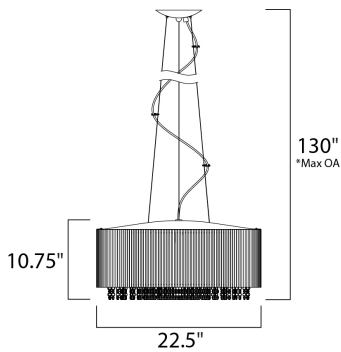

PRODUCT DESCRIPTION

The Spiral Collection features curled metal tubing that shines like diamonds radiating in the sun. Strands of high quality K9 crystal beads add to the opulence of the fixture offering a distinct sparkle visible whether off or on.

*max overall height

MEASUREMENTS

- DIMENSION : 22.5" W x 10.75" H
- MAX OAH : 130" OAH
- CANOPY : 7.08" W x 1.37" H x 7.08" L
- HANGING WEIGHT : 18.08 lb

LAMPING

- INPUT VOLTAGE : 120V
- LUMENS : 5,000 Rated
- BULB : 1 x 40W Xenon G9 , 400W Total
- BULB INCLUDED : (Included)
- DIMMABLE : Yes
- COLOR_TEMP : 2900K

FINISHES OPTION

- Polished Chrome (PC)

MATERIAL

Steel

RATINGS

cETLus
Dry Location

ADDITIONAL

RATED LIFE 2000 Hours
OPERATING TEMPERATURE:
-20°C (-4°F), 40°C (104°F)