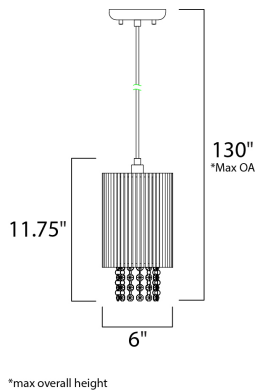

PRODUCT DESCRIPTION

The Spiral Collection features curled metal tubing that shines like diamonds radiating in the sun. Strands of high quality K9 crystal beads add to the opulence of the fixture offering a distinct sparkle visible whether off or on.

MEASUREMENTS

DIMENSION : 6" W x 11.75" H
 MAX OAH : 130" OAH
 CANOPY : 4.72" W x 0.86" H x 4.72" L
 HANGING WEIGHT : 2.75 lb

LAMPING

INPUT VOLTAGE : 120V
 LUMENS : 800 Rated
 BULB : 1 x 4W LED G9 , 4W Total
 BULB INCLUDED : (Included)
 DIMMABLE : Yes
 COLOR_TEMP : 3000K

FINISHES OPTION

 Polished Chrome (PC)

MATERIAL

Steel

RATINGS

cETLus
 Dry Location

ADDITIONAL

SLOPE: 120
 RATED LIFE 2000 Hours
 OPERATING TEMPERATURE:
 -20°C (-4°F), 40°C (104°F)