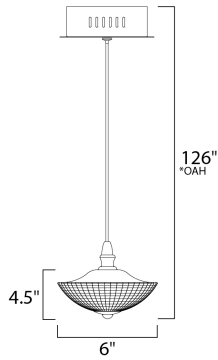

\*Max Overall Height

**MEASUREMENTS**

- DIMENSION : 6" L x 6" W x 4.5" H
- MAX OAH : 126" OAH
- CANOPY : 4.72" W x 1.89" H x 4.72" L
- HANGING WEIGHT : 2.42 lb

**LAMPING**

- INPUT VOLTAGE : 120V
- LUMENS : 280 Rated
- BULB : 1 x 4W LED PCB Integrated , 4W Total
- BULB INCLUDED : (Integrated)
- DIMMABLE : Triac CL
- CRI : 80+ CRI
- COLOR\_TEMP : 3000K