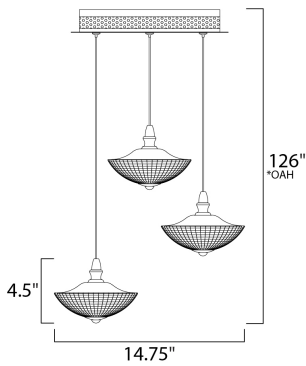

*Max Overall Height

MEASUREMENTS

DIMENSION : 14.75" L x 14.75" W x 4.5" H
 MAX OAH : 126" OAH
 CANOPY : 9.84" W x 1.57" H x 9.84" L
 HANGING WEIGHT : 6.16 lb

LAMPING

INPUT VOLTAGE : 120V
 LUMENS : 840 Rated
 BULB : 3 x 4W LED PCB Integrated , 12W Total
 BULB INCLUDED : (Integrated)
 DIMMABLE : Triac CL
 CRI : 80+ CRI
 COLOR_TEMP : 3000K