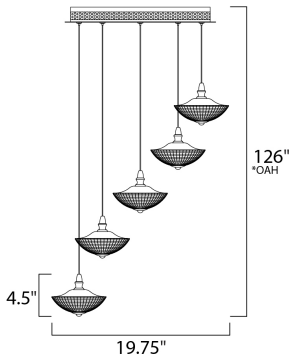

\*Max Overall Height

**MEASUREMENTS**

- DIMENSION : 19.75" L x 19.75" W x 4.5" H
- MAX OAH : 126" OAH
- CANOPY : 14.96" W x 1.57" H x 14.96" L
- HANGING WEIGHT : 10.56 lb

**LAMPING**

- INPUT VOLTAGE : 120V
- LUMENS : 1,400 Rated
- BULB : 5 x 4W LED PCB Integrated , 20W Total
- BULB INCLUDED : (Integrated)
- DIMMABLE : Triac CL
- CRI : 80+ CRI
- COLOR\_TEMP : 3000K