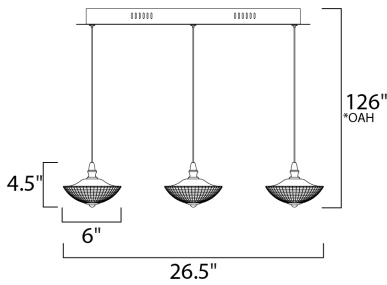

\*Max Overall Height

**MEASUREMENTS**

- DIMENSION : 26.5" L x 6" W x 4.5" H
- MAX OAH : 126" OAH
- CANOPY : 4.33" W x 1.77" H x 37.8" L
- HANGING WEIGHT : 8.8 lb

**LAMPING**

- INPUT VOLTAGE : 120V
- LUMENS : 840 Rated
- BULB : 3 x 4W LED PCB Integrated , 12W Total
- BULB INCLUDED : (Integrated)
- DIMMABLE : Triac CL
- CRI : 80+ CRI
- COLOR\_TEMP : 3000K