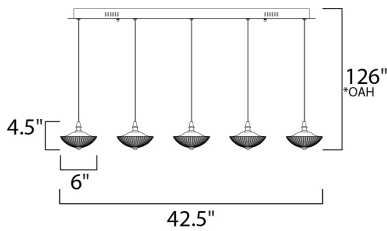

\*Max Overall Height

**MEASUREMENTS**

DIMENSION : 42.5" L x 6" W x 4.5" H  
 MAX OAH : 126" OAH  
 HANGING WEIGHT : 13.86 lb

**LAMPING**

INPUT VOLTAGE : 120V  
 LUMENS : 1,400 Rated  
 BULB : 5 x 4W LED PCB Integrated , 20W Total  
 BULB INCLUDED : (Integrated)  
 DIMMABLE : Triac CL  
 CRI : 80+ CRI  
 COLOR\_TEMP : 3000K