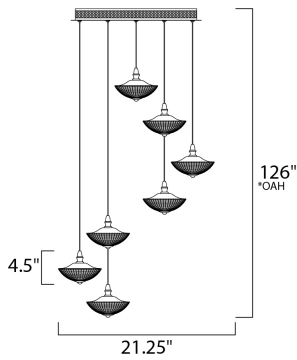

*Max Overall Height

MEASUREMENTS

- DIMENSION : 21.25" L x 21.25" W x 4.5" H
- MAX OAH : 126" OAH
- CANOPY : 16.54" W x 1.57" H x 16.54" L
- HANGING WEIGHT : 14.74 lb

LAMPING

- INPUT VOLTAGE : 120V
- LUMENS : 1,960 Rated
- BULB : 7 x 4W LED PCB Integrated , 28W Total
- BULB INCLUDED : (Integrated)
- DIMMABLE : Triac CL
- CRI : 80+ CRI
- COLOR_TEMP : 3000K