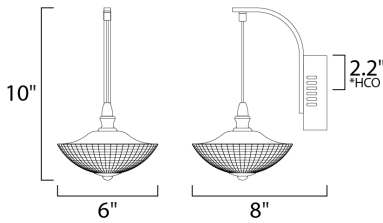

*height from center of outlet to the top of the fixture

MEASUREMENTS

DIMENSION : 6" W x 10" H x 8" Ext
 MAX OAH : 4.75" W x 4.75" H
 HANGING WEIGHT : 2.64 lb

LAMPING

INPUT VOLTAGE : 120V
 LUMENS : 280 Rated
 BULB : 1 x 4W LED PCB Integrated , 4W Total
 BULB INCLUDED : (Integrated)
 DIMMABLE : Triac CL
 CRI : 80+ CRI
 COLOR_TEMP : 3000K
 LIGHTING_DIRECTION : Down