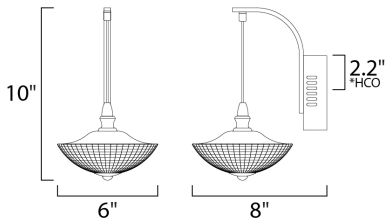

*height from center of outlet to the top of the fixture

MEASUREMENTS

DIMENSION : 6" W x 10" H x 8" Ext
 MAX OAH : 4.75" W x 4.75" H
 HANGING WEIGHT : 2.64 lb

LAMPING

INPUT VOLTAGE : 120V
 LUMENS : 280 Rated
 BULB : 1 x 4W LED PCB Integrated , 4W Total
 BULB INCLUDED : (Integrated)
 DIMMABLE : Triac CL
 CRI : 80+ CRI
 COLOR_TEMP : 3000K
 LIGHTING_DIRECTION : Down