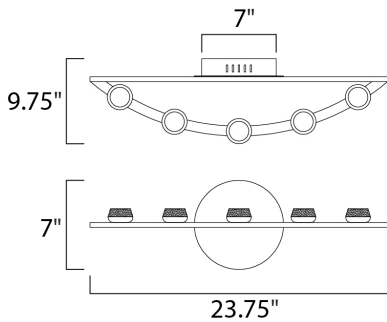

MEASUREMENTS

DIMENSION : 23.75" W x 7" H x 9.75" Ext
 BACK PLATE : 7" W x 7" H x 3.5" HCO
 HANGING WEIGHT : 3.5 lb

LAMPING

INPUT VOLTAGE : 120V
 LUMENS : 840 Rated (440 Del.)
 BULB : 5 x 2.4W LED PCB Integrated , 12W Total
 BULB INCLUDED : (Integrated)
 DIMMABLE : Triac CL
 CRI : 80+ CRI
 COLOR_TEMP : 3000K
 LIGHTING_DIRECTION : Up/Down