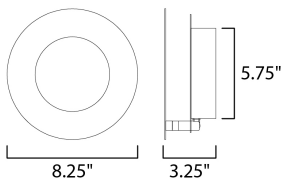

PRODUCT DESCRIPTION

A creative way to add light to any room, this collection can be arranged into many configurations. Simply install the main canopy and position the Moons to your desired location within 3 feet from the center. Each Moon is finished in White on the backside and Black on the face. The face can move from side to side as well in an outward direction.

MEASUREMENTS

DIMENSION : 8.25" W x 8.25" H x 3.25" Ext
 MAX OAH : 5.75" W x 5.75" H
 HANGING WEIGHT : 1.98 lb

LAMPING

INPUT VOLTAGE : 120V
 LUMENS : 1,440 Rated (1,300 Del.)
 BULB : 1 x 14.4W LED PCB Integrated , 14W Total
 BULB INCLUDED : (Integrated)
 DIMMABLE : Triac CL
 CRI : 80+ CRI
 COLOR_TEMP : 3000K
 LIGHTING_DIRECTION : Indirect