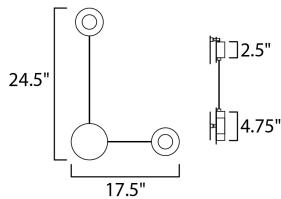

PRODUCT DESCRIPTION

A creative way to add light to any room, this collection can be arranged into many configurations. Simply install the main canopy and position the Moons to your desired location within 3 feet from the center. Each Moon is finished in White on the backside and Black on the face. The face can move from side to side as well in an outward direction.

MEASUREMENTS

DIMENSION : 17.5" W x 24.5" H x 2.5" Ext
 MAX OAH : 4.75" W x 4.75" H
 HANGING WEIGHT : 2.42 lb

LAMPING

INPUT VOLTAGE : 120V
 LUMENS : 480 Rated (360 Del.)
 BULB : 2 x 2.4W LED PCB Integrated , 5W Total
 BULB INCLUDED : (Integrated)
 DIMMABLE : Triac CL
 CRI : 80+ CRI
 COLOR_TEMP : 3000K
 LIGHTING_DIRECTION : Indirect