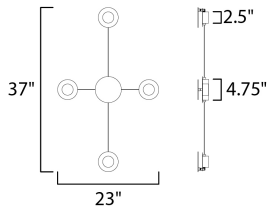

**PRODUCT DESCRIPTION**

A creative way to add light to any room, this collection can be arranged into many configurations. Simply install the main canopy and position the Moons to your desired location within 3 feet from the center. Each Moon is finished in White on the backside and Black on the face. The face can move from side to side as well in an outward direction.

**MEASUREMENTS**

DIMENSION : 23" W x 37" H x 2.5" Ext  
 MAX OAH : 4.75" W x 4.75" H  
 HANGING WEIGHT : 3.96 lb

**LAMPING**

INPUT VOLTAGE : 120V  
 LUMENS : 960 Rated (720 Del.)  
 BULB : 4 x 2.4W LED PCB Integrated , 10W Total  
 BULB INCLUDED : (Integrated)  
 DIMMABLE : Triac CL  
 CRI : 80+ CRI  
 COLOR\_TEMP : 3000K  
 LIGHTING\_DIRECTION : Indirect