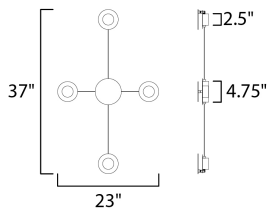

PRODUCT DESCRIPTION

A creative way to add light to any room, this collection can be arranged into many configurations. Simply install the main canopy and position the Moons to your desired location within 3 feet from the center. Each Moon is finished in White on the backside and Black on the face. The face can move from side to side as well in an outward direction.

MEASUREMENTS

DIMENSION : 23" W x 37" H x 2.5" Ext
 MAX OAH : 4.75" W x 4.75" H
 HANGING WEIGHT : 3.96 lb

LAMPING

INPUT VOLTAGE : 120V
 LUMENS : 960 Rated (720 Del.)
 BULB : 4 x 2.4W LED PCB Integrated , 10W Total
 BULB INCLUDED : (Integrated)
 DIMMABLE : Triac CL
 CRI : 80+ CRI
 COLOR_TEMP : 3000K
 LIGHTING_DIRECTION : Indirect