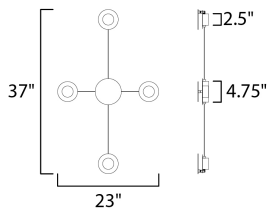

PRODUCT DESCRIPTION

A creative way to add light to any room, this collection can be arranged into many configurations. Simply install the main canopy and position the Moons to your desired location within 3 feet from the center. Each Moon is finished in White on the backside and Black on the face. The face can move from side to side as well in an outward direction.

MEASUREMENTS

DIMENSION : 23" W x 37" H x 2.5" Ext
 MAX OAH : 4.75" W x 4.75" H
 HANGING WEIGHT : 3.96 lb

LAMPING

INPUT VOLTAGE : 120V
 LUMENS : 960 Rated (720 Del.)
 BULB : 4 x 2.4W LED PCB Integrated , 10W Total
 BULB INCLUDED : (Integrated)
 DIMMABLE : Triac CL
 CRI : 80+ CRI
 COLOR_TEMP : 3000K
 LIGHTING_DIRECTION : Indirect