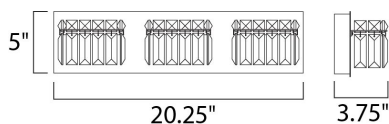

MEASUREMENTS

DIMENSION : 20.25" W x 5" H x 3.75" Ext
 BACK PLATE : 2.5" HCO
 HANGING WEIGHT : 8.36 lb

LAMPING

INPUT VOLTAGE : 120V
 LUMENS : 1,350 Rated
 BULB : 3 x 40W Xenon G9 , 120W Total
 BULB INCLUDED : (Included)
 DIMMABLE : Yes
 COLOR_TEMP : 2900K