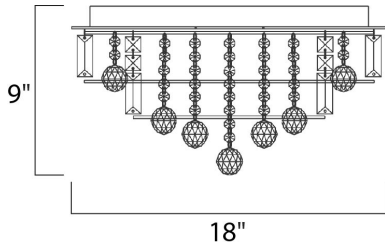

**MEASUREMENTS**

DIMENSION : 18" W x 9" H  
 HANGING WEIGHT : 17.63 lb

**LAMPING**

INPUT VOLTAGE : 120V  
 LUMENS : 2,880 Rated  
 BULB : 12 x 25W Xenon G9 , 300W Total  
 BULB INCLUDED : (Included)  
 DIMMABLE : Yes  
 COLOR\_TEMP : 2900K