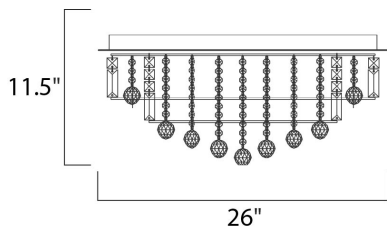

**MEASUREMENTS**

DIMENSION : 26" W x 11.5" H  
 HANGING WEIGHT : 33.44 lb

**LAMPING**

INPUT VOLTAGE : 120V  
 LUMENS : 4,800 Rated  
 BULB : 2 x 25W Xenon G9 , 500W Total  
 BULB INCLUDED : (Included)  
 DIMMABLE : Yes  
 COLOR\_TEMP : 2900K