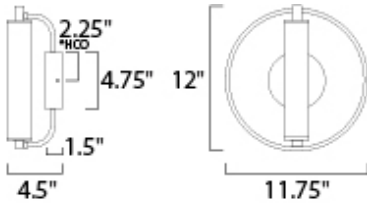

PRODUCT DESCRIPTION

A ring suspends a tube of LED light evenly diffused through opal white acrylic. A striking combination of soft gold and black bring boldness to the collection. By adjusting the rings on the chandeliers, the light element can be positioned horizontally or at an angle. The 3 light multi-pendant suspends three different size rings that can be adjusted to the height you desire.

MEASUREMENTS

DIMENSION : 11.75" W x 12" H x 4.5" Ext
 MAX OAH : 1.5" W x 4.75" H
 HANGING WEIGHT : 2.2 lb

LAMPING

INPUT VOLTAGE : 120V
 LUMENS : 588 Rated (510 Del.)
 BULB : 1 x 8.4W LED PCB Integrated , 8W Total
 BULB INCLUDED : (Integrated)
 DIMMABLE : Triac CL
 CRI : 80+ CRI
 COLOR_TEMP : 3000K