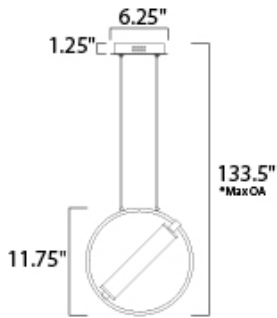

PRODUCT DESCRIPTION

A ring suspends a tube of LED light evenly diffused through opal white acrylic. A striking combination of soft gold and black bring boldness to the collection. By adjusting the rings on the chandeliers, the light element can be positioned horizontally or at an angle. The 3 light multi-pendant suspends three different size rings that can be adjusted to the height you desire.

*max overall height

MEASUREMENTS

DIMENSION : 11.75" L x 6.25" W x 11.75" H
 MAX OAH : 133.5" OAH
 HANGING WEIGHT : 2 lb

LAMPING

INPUT VOLTAGE : 120V
 LUMENS : 588 Rated (520 Del.)
 BULB : 1 x 8.4W LED PCB Integrated , 8W Total
 BULB INCLUDED : (Integrated)
 DIMMABLE : Triac CL
 CRI : 80+ CRI
 COLOR_TEMP : 3000K