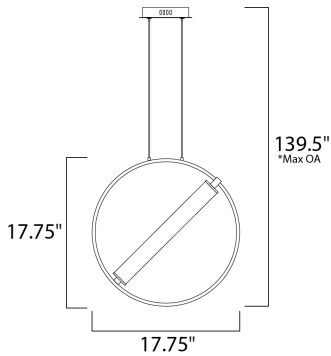

**PRODUCT DESCRIPTION**

A ring suspends a tube of LED light evenly diffused through opal white acrylic. A striking combination of soft gold and black bring boldness to the collection. By adjusting the rings on the chandeliers, the light element can be positioned horizontally or at an angle. The 3 light multi-pendant suspends three different size rings that can be adjusted to the height you desire.

\*max overall height

**MEASUREMENTS**

DIMENSION : 17.75" L x 6.25" W x 17.75" H  
 MAX OAH : 139.5" OAH  
 HANGING WEIGHT : 2.7 lb

**LAMPING**

INPUT VOLTAGE : 120V  
 LUMENS : 1,176 Rated (850 Del.)  
 BULB : 1 x 16.8W LED PCB Integrated , 17W Total  
 BULB INCLUDED : (Integrated)  
 DIMMABLE : Triac CL  
 CRI : 80+ CRI  
 COLOR\_TEMP : 3000K