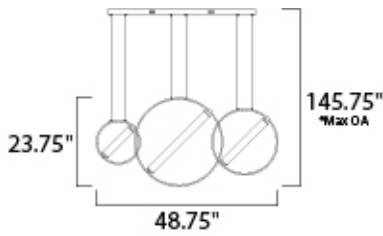

**PRODUCT DESCRIPTION**

A ring suspends a tube of LED light evenly diffused through opal white acrylic. A striking combination of soft gold and black bring boldness to the collection. By adjusting the rings on the chandeliers, the light element can be positioned horizontally or at an angle. The 3 light multi-pendant suspends three different size rings that can be adjusted to the height you desire.

\*max overall height

**MEASUREMENTS**

DIMENSION : 48.75" L x 4.5" W x 23.75" H  
 MAX OAH : 145.75" OAH  
 HANGING WEIGHT : 8.4 lb

**LAMPING**

INPUT VOLTAGE : 120V  
 LUMENS : 3,178 Rated (1,560 Del.)  
 BULB : 3 x 45W LED PCB Integrated , 45W Total  
 BULB INCLUDED : (Integrated)  
 DIMMABLE : Triac CL  
 CRI : 80+ CRI  
 COLOR\_TEMP : 3000K