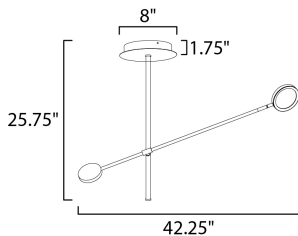

**PRODUCT DESCRIPTION**

Classic European design sure to bring interest wherever it is installed. Frames of Black hold edge lit discs which can be adjusted to direct the light. Soft and even illumination is provided by the 3000K LED which is adjustable by use of a dimmer.

**MEASUREMENTS**

- DIMENSION : 42.25" L x 8" W x 25.75" H
- CANOPY : 8" W x 1.75" H x 8" L
- HANGING WEIGHT : 2.72 lb

**LAMPING**

- INPUT VOLTAGE : 120V
- LUMENS : 490 Rated (400 Del.)
- BULB : 1 x 7W LED PCB Integrated , 7W Total
- BULB INCLUDED : (Integrated)
- DIMMABLE : Triac CL
- CRI : 80+ CRI
- COLOR\_TEMP : 3000K