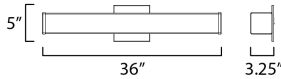

**PRODUCT DESCRIPTION**

Squares of Satin White glass are supported by flat Polished Chrome end caps with an extruded aluminum frame. Housed on the backside of the LED vanity light is a device to select from 5 color temperatures: 2700k-3000k-3500k-4000k-5000k. A dual mounting backplate allows for the fixture to seamlessly install to a switch box making the glass appear as if floating on the wall. An additional mounting bracket and cover plate is included in the packaging to accommodate larger junction boxes. Enhancing these features with a range voltage 120-277V input, makes this heavy hitting note land squarely into specification requests as well as the home improvement do-it-yourselfer.

**MEASUREMENTS**

DIMENSION : 36" L 5" H x 3.25" Ext  
 BACK PLATE : 5" W x 5" H x 2.25" HCO  
 HANGING WEIGHT : 5.7 lb

**LAMPING**

INPUT VOLTAGE : 120-277V  
 LUMENS : 2,400 Rated (1,930 Del.)  
 BULB : 1 x 35W LED PCB Integrated , 35W Total  
 BULB INCLUDED : (Integrated)  
 DIMMABLE : ELV ONLY AT 120V  
 CRI : 90 CRI  
 COLOR\_TEMP : 27-30-35-40-50K  
 LIGHTING\_DIRECTION : Omni