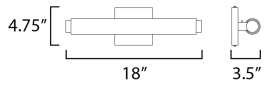

**MEASUREMENTS**

DIMENSION : 18" L x 4.75" W 3.5" Ext  
 BACK PLATE : 4.75" W x 4.75" H x 2.5" HCO  
 HANGING WEIGHT : 0.9 lb

**LAMPING**

INPUT VOLTAGE : 120V  
 LUMENS : 1,200 Rated (990 Del.)  
 BULB : 1 x 16W LED PCB Integrated , 16W Total  
 BULB INCLUDED : (Integrated)  
 DIMMABLE : Y  
 CRI : 90 CRI  
 COLOR\_TEMP : 27-30-35-40-50K  
 LIGHTING\_DIRECTION : Omni