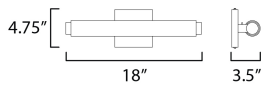

MEASUREMENTS

DIMENSION : 18" L x 4.75" W 3.5" Ext
 BACK PLATE : 4.75" W x 4.75" H x 2.5" HCO
 HANGING WEIGHT : 0.9 lb

LAMPING

INPUT VOLTAGE : 120V
 LUMENS : 1,200 Rated (990 Del.)
 BULB : 1 x 16W LED PCB Integrated , 16W Total
 BULB INCLUDED : (Integrated)
 DIMMABLE : Y
 CRI : 90 CRI
 COLOR_TEMP : 27-30-35-40-50K
 LIGHTING_DIRECTION : Omni