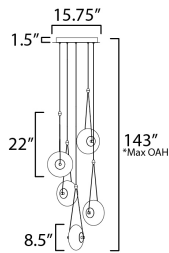

PRODUCT DESCRIPTION

Circular bands, like ornaments, descend from thin low voltage cables in a variety of configurations. An evenly diffused LED tube spans the distance of the circular wavy glass shades creating a dazzling lighting effect. A contrasting two-tone Black and Natural Aged Brass finish supports this ornament as seen on the large LED wall sconce.

*max overall height

MEASUREMENTS

- DIMENSION : 20.25" L x 20.25" W x 22" H
- MAX OAH : 143" OAH
- CANOPY : 15.75" W x 1.5" H x 15.75" L
- HANGING WEIGHT : 17.2 lb

LAMPING

- INPUT VOLTAGE : 120-277V
- LUMENS : 4,000 Rated (2,400 Del.)
- BULB : 5 x 9.5W LED DC Integrated , 47W Total
- BULB INCLUDED : (Integrated)
- DIMMABLE : Triac, ELV, 0-10V
- CRI : 90 CRI
- COLOR_TEMP : 3000K