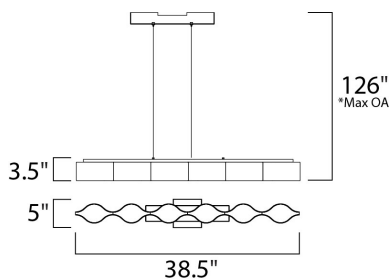

PRODUCT DESCRIPTION

Cast metal frames of Matte White waves come to create an interesting design that is as pleasant to look at as it is a functional light source. High power LED move ample light into the room but can be dimmed to your desired intensity.

*max overall height

MEASUREMENTS

- DIMENSION : 38.5" L x 5" W x 3.5" H
- MAX OAH : 126" OAH
- CANOPY : 2.7" W x 2" H x 14" L
- HANGING WEIGHT : 13.2 lb

LAMPING

- INPUT VOLTAGE : 120V
- LUMENS : 1,680 Rated
- BULB : 6 x 24W LED PCB Integrated , 24W Total
- BULB INCLUDED : (Integrated)
- DIMMABLE : Triac CL
- CRI : 80+ CRI
- COLOR_TEMP : 3000K