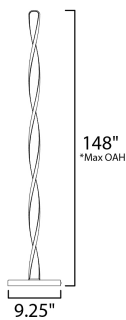

PRODUCT DESCRIPTION

Twisted Black forms are illuminated on the edge with integrated LED to emphasize a spiraling effect. Available in pendant configurations, the collection is complemented by bath vanities in the same style. The vanity lights feature CCT Selectable light sources that allow you to adjust the color temperature of the lighting that best suits your application.

*max overall height

MEASUREMENTS

DIMENSION : 9.25" L x 9.25" W x 48" H
 MAX OAH : 48" OAH x 9" W x 9" H
 HANGING WEIGHT : 12.82 lb

LAMPING

INPUT VOLTAGE : 120V
 LUMENS : 2,800 Rated (2,800 Del.)
 BULB : 1 x 40W LED PCB Integrated , 40W Total
 BULB INCLUDED : (Integrated)
 DIMMABLE : Triac CL
 CRI : 80+ CRI
 COLOR_TEMP : 3200K

FINISHES OPTION

 Black (BK)

MATERIAL

Aluminum, Silicone

RATINGS

cETLus
 Dry Location

ADDITIONAL

RATED LIFE 25000 Hours
 OPERATING TEMPERATURE:
 -20°C (-4°F), 40°C (104°F)