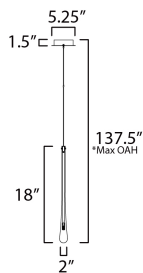

**PRODUCT DESCRIPTION**

The classic teardrop glass shade is elevated in a luxurious collection of pendant configurations using substantially dense glass that are hand blown in elongated forms and curated into various color combinations. Suspended within the long, slender glass is a similarly long and slender socket to illuminate an energy efficient LED G4 lamp at the base of the glass. The slender tube running within the glass also supports the glass with elegantly flat thumb screws in coordinating finishes. Choose from Matte Black metal with Mirror Smoked glass for a moodier ambience, crystal Clear glass that accentuates the thickness of the glass walls paired with transitional Satin Nickel metalwork, or celebrate the design with effervescent Bubble glass and plated Gold metalwork.

**MEASUREMENTS**

- DIMENSION : 2" L x 2" W x 18" H
- MAX OAH : 137.5" OAH
- CANOPY : 6" W x 1.5" H x 6" L
- HANGING WEIGHT : 2.77 lb

**LAMPING**

- LUMENS : 200 Rated (150 Del.)
- BULB : 1 x 1.5W LED G4 , 2W Total
- BULB INCLUDED : (Included)
- CRI : 90 CRI
- COLOR\_TEMP : 3000K