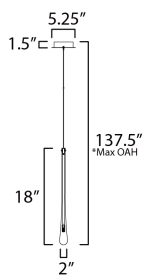

PRODUCT DESCRIPTION

The classic teardrop glass shade is elevated in a luxurious collection of pendant configurations using substantially dense glass that are hand blown in elongated forms and curated into various color combinations. Suspended within the long, slender glass is a similarly long and slender socket to illuminate an energy efficient LED G4 lamp at the base of the glass. The slender tube running within the glass also supports the glass with elegantly flat thumb screws in coordinating finishes. Choose from Matte Black metal with Mirror Smoked glass for a moodier ambience, crystal Clear glass that accentuates the thickness of the glass walls paired with transitional Satin Nickel metalwork, or celebrate the design with effervescent Bubble glass and plated Gold metalwork.

MEASUREMENTS

- DIMENSION : 2" L x 2" W x 18" H
- MAX OAH : 137.5" OAH
- CANOPY : 6" W x 1.5" H x 6" L
- HANGING WEIGHT : 2.77 lb

LAMPING

- LUMENS : 200 Rated (150 Del.)
- BULB : 1 x 1.5W LED G4 , 2W Total
- BULB INCLUDED : (Included)
- CRI : 90 CRI
- COLOR_TEMP : 3000K