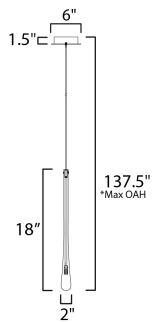

PRODUCT DESCRIPTION

The classic teardrop glass shade is elevated in a luxurious collection of pendant configurations using substantially dense glass that are hand blown in elongated forms and curated into various color combinations. Suspended within the long, slender glass is a similarly long and slender socket to illuminate an energy efficient LED G4 lamp at the base of the glass. The slender tube running within the glass also supports the glass with elegantly flat thumb screws in coordinating finishes. Choose from Matte Black metal with Mirror Smoked glass for a moodier ambience, crystal Clear glass that accentuates the thickness of the glass walls paired with transitional Satin Nickel metalwork, or celebrate the design with effervescent Bubble glass and plated Gold metalwork.

*max overall height

MEASUREMENTS

DIMENSION : 2" L x 2" W x 18" H
 MAX OAH : 137.5" OAH
 CANOPY : 6" W x 1.5" H x 6" L
 HANGING WEIGHT : 2.77 lb

LAMPING

LUMENS : 200 Rated (150 Del.)
 BULB : 1 x 1.5W LED G4 , 2W Total
 BULB INCLUDED : (Included)
 CRI : 90 CRI
 COLOR_TEMP : 3000K

FINISHES OPTION

-  Black (BK)
-  Gold (GLD)
-  Satin Nickel (SN)

GLASS

Clear Crystal 122

MATERIAL

Glass, Steel

RATINGS

Damp Location