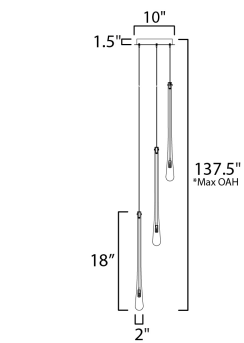

PRODUCT DESCRIPTION

The classic teardrop glass shade is elevated in a luxurious collection of pendant configurations using substantially dense glass that are hand blown in elongated forms and curated into various color combinations. Suspended within the long, slender glass is a similarly long and slender socket to illuminate an energy efficient LED G4 lamp at the base of the glass. The slender tube running within the glass also supports the glass with elegantly flat thumb screws in coordinating finishes. Choose from Matte Black metal with Mirror Smoked glass for a moodier ambience, crystal Clear glass that accentuates the thickness of the glass walls paired with transitional Satin Nickel metalwork, or celebrate the design with effervescent Bubble glass and plated Gold metalwork.

ADDITIONAL

OPERATING TEMPERATURE:
-20°C (-4°F), 40°C (104°F)

MEASUREMENTS

- DIMENSION : 10" L x 10" W x 18" H
- MAX OAH : 137.5" OAH
- CANOPY : 10" W x 1.5" H x 10" L
- HANGING WEIGHT : 7.48 lb

LAMPING

- LUMENS : 600 Rated (450 Del.)
- BULB : 3 x 1.5W LED G4 , 4W Total
- BULB INCLUDED : (Included)
- CRI : 90 CRI
- COLOR_TEMP : 3000K