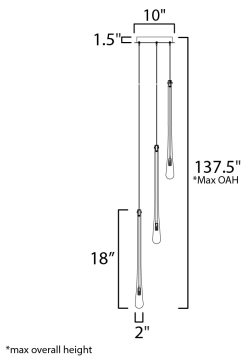

ADDITIONAL

OPERATING TEMPERATURE:
-20°C (-4°F), 40°C (104°F)

MEASUREMENTS

- DIMENSION : 10" L x 10" W x 18" H
- MAX OAH : 137.5" OAH
- CANOPY : 10" W x 1.5" H x 10" L
- HANGING WEIGHT : 7.48 lb

LAMPING

- LUMENS : 600 Rated (450 Del.)
- BULB : 3 x 1.5W LED G4 , 4W Total
- BULB INCLUDED : (Included)
- CRI : 90 CRI
- COLOR_TEMP : 3000K