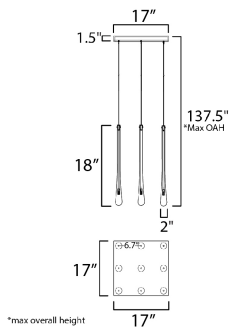

ADDITIONAL

OPERATING TEMPERATURE:
-20°C (-4°F), 40°C (104°F)

MEASUREMENTS

- DIMENSION : 17" L x 17" W x 18" H
- MAX OAH : 137.5" OAH
- CANOPY : 17" W x 1.5" H x 17" L
- HANGING WEIGHT : 23.34 lb

LAMPING

- LUMENS : 1,800 Rated (1,350 Del.)
- BULB : 9 x 1.5W LED G4 , 14W Total
- BULB INCLUDED : (Included)
- CRI : 90 CRI
- COLOR_TEMP : 3000K