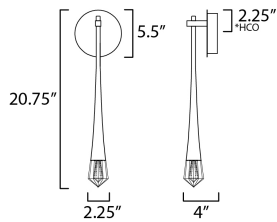

LAMPING

INPUT VOLTAGE : 120V
LUMENS : 350 Rated (220 Del.)
BULB : 1 x 3W LED DC Integrated , 3W Total
BULB INCLUDED : (Integrated)
DIMMABLE : Triac CL
CRI : 90 CRI
COLOR_TEMP : 3000K
LIGHTING_DIRECTION : Down