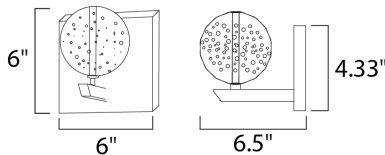

MEASUREMENTS

DIMENSION : 6" W x 6" H x 6.5" Ext
 MAX OAH : 4.33" W x 4.33" H
 HANGING WEIGHT : 3.32 lb

LAMPING

LUMENS : 320 Rated
 BULB : 1 x 20W Xenon 12V G4 , 20W Total
 BULB INCLUDED : (Included)
 DIMMABLE : Electronic Low Voltage (ELV)
 COLOR_TEMP : 2900K