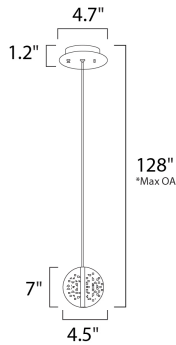

*max overall height of fixture

MEASUREMENTS

- DIMENSION : 4.5" W x 7" H
- MAX OAH : 128" OAH
- CANOPY : 4.7" W x 1.2" H x 4.7" L
- HANGABLE WEIGHT : 2.2 lb

LAMPING

- INPUT VOLTAGE : V
- LUMENS : 320 Rated
- BULB : 1 x 20W Xenon 12V G4 , 20W Total
- BULB INCLUDED : (Included)
- DIMMABLE : Electronic Low Voltage (ELV)
- COLOR_TEMP : 2900K