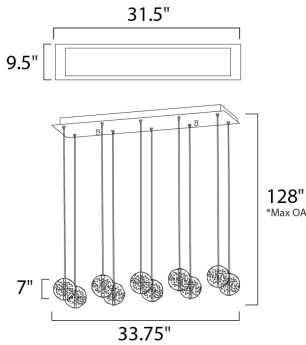

*max overall height of fixture

MEASUREMENTS

- DIMENSION : 33.75" L x 11" W x 7" H
- MAX OAH : 128" OAH
- CANOPY : 9.5" W x 1.6" H x 31.5" L
- HANGING WEIGHT : 41.8 lb

LAMPING

- INPUT VOLTAGE : V
- LUMENS : 3,200 Rated
- BULB : 1 x 20W Xenon 12V G4 , 200W Total
- BULB INCLUDED : (Included)
- DIMMABLE : Electronic Low Voltage (ELV)
- COLOR_TEMP : 2900K