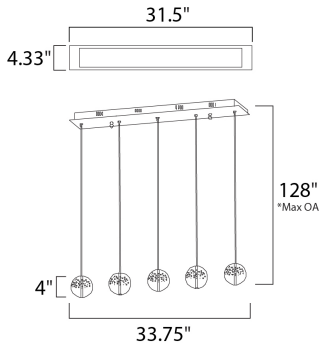

*max overall height of fixture

MEASUREMENTS

- DIMENSION : 33.75" L x 4" W x 4" H
- MAX OAH : 128" OAH
- CANOPY : 4.33" W x 1.6" H x 31.5" L
- HANGING WEIGHT : 19.8 lb

LAMPING

- LUMENS : 1,600 Rated
- BULB : 5 x 20W Xenon 12V G4 , 100W Total
- BULB INCLUDED : (Included)
- DIMMABLE : Electronic Low Voltage (ELV)
- COLOR_TEMP : 2900K