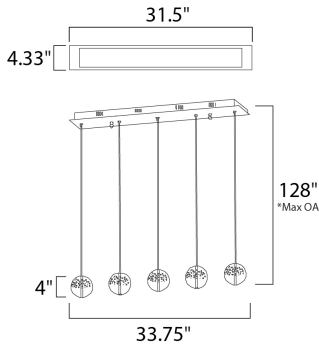

\*max overall height of fixture

**MEASUREMENTS**

- DIMENSION : 33.75" L x 4" W x 4" H
- MAX OAH : 128" OAH
- CANOPY : 4.33" W x 1.6" H x 31.5" L
- HANGING WEIGHT : 19.8 lb

**LAMPING**

- LUMENS : 1,600 Rated
- BULB : 5 x 20W Xenon 12V G4 , 100W Total
- BULB INCLUDED : (Included)
- DIMMABLE : Electronic Low Voltage (ELV)
- COLOR\_TEMP : 2900K