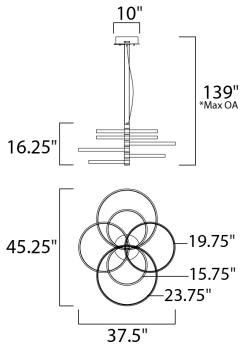

PRODUCT DESCRIPTION

Rings of various sizes finished in Black are supported from a column of soft Gold. This European classic is a soft contemporary design which works in today's home decor.

*max overall height

MEASUREMENTS

- DIMENSION : 37.5" L x 45.25" W x 16.25" H
- MAX OAH : 139" OAH
- CANOPY : 2.75" H x 10" L
- HANGING WEIGHT : 26.4 lb

LAMPING

- INPUT VOLTAGE : 120V
- LUMENS : 7,980 Rated (4,400 Del.)
- BULB : 1 x 114W LED PCB Integrated , 114W Total
- BULB INCLUDED : (Integrated)
- DIMMABLE : Triac CL
- CRI : 80+ CRI
- COLOR_TEMP : 3000K

FINISHES OPTION

Black / Gold (BKGLD)

MATERIAL

Steel, Aluminum, Acrylic

RATINGS

cETLus
Damp Location

ADDITIONAL

ADJUSTABLE
RATED LIFE 30000 Hours
OPERATING TEMPERATURE:
-20°C (-4°F), 40°C (104°F)

Always consult a qualified electrician before installing any lighting product.