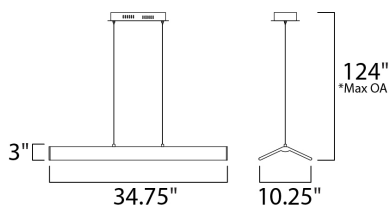

PRODUCT DESCRIPTION

Wings of extruded aluminum encase dual edge-lit LED panels which evenly distribute light to the surface below. The Black metal frame is accented with Polished Chrome end caps for striking contrast. The pendant and plug in lamps pivot in the center to allow you to direct the light.

MEASUREMENTS

DIMENSION : 34.75" L x 10.25" W x 3" H
 MAX OAH : 124" OAH
 HANGING WEIGHT : 12.1 lb

LAMPING

INPUT VOLTAGE : 120V
 LUMENS : 2,520 Rated (1,530 Del.)
 BULB : 1 x 36W LED PCB Integrated , 36W Total
 BULB INCLUDED : (Integrated)
 DIMMABLE : Triac CL
 CRI : 80+ CRI
 COLOR_TEMP : 3000K

*max overall height

FINISHES OPTION

 Black / Polished Chrome (BKPC)

MATERIAL

Steel, Aluminum

RATINGS

cETLus
 Dry Location

ADDITIONAL