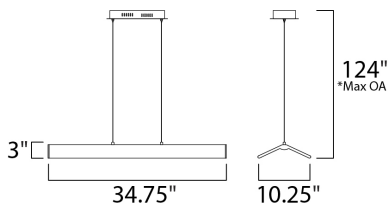

**PRODUCT DESCRIPTION**

Wings of extruded aluminum encase dual edge-lit LED panels which evenly distribute light to the surface below. The Black metal frame is accented with Polished Chrome end caps for striking contrast. The pendant and plug in lamps pivot in the center to allow you to direct the light.

**MEASUREMENTS**

DIMENSION : 34.75" L x 10.25" W x 3" H  
 MAX OAH : 124" OAH  
 HANGING WEIGHT : 12.1 lb

**LAMPING**

INPUT VOLTAGE : 120V  
 LUMENS : 2,520 Rated (1,530 Del.)  
 BULB : 1 x 36W LED PCB Integrated , 36W Total  
 BULB INCLUDED : (Integrated)  
 DIMMABLE : Triac CL  
 CRI : 80+ CRI  
 COLOR\_TEMP : 3000K

\*max overall height

**FINISHES OPTION**

 Black / Polished Chrome (BKPC)

**MATERIAL**

Steel, Aluminum

**RATINGS**

cETLus  
 Dry Location

**ADDITIONAL**