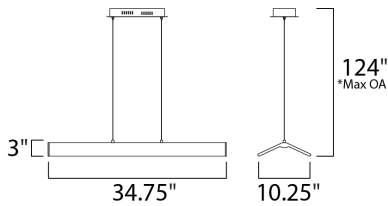

PRODUCT DESCRIPTION

Wings of extruded aluminum encase dual edge-lit LED panels which evenly distribute light to the surface below. The Black metal frame is accented with Polished Chrome end caps for striking contrast. The pendant and plug in lamps pivot in the center to allow you to direct the light.

*max overall height

MEASUREMENTS

DIMENSION : 34.75" L x 10.25" W x 3" H
 MAX OAH : 124" OAH
 HANGING WEIGHT : 12.1 lb

LAMPING

INPUT VOLTAGE : 120V
 LUMENS : 2,520 Rated (1,530 Del.)
 BULB : 1 x 36W LED PCB Integrated , 36W Total
 BULB INCLUDED : (Integrated)
 DIMMABLE : Triac CL
 CRI : 80+ CRI
 COLOR_TEMP : 3000K

FINISHES OPTION

 Black / Polished Chrome (BKPC)

MATERIAL

Steel, Aluminum

RATINGS

cETLus
 Dry Location

ADDITIONAL

ADJUSTABLE
 SLOPE: 30
 RATED LIFE 40000 Hours
 OPERATING TEMPERATURE:
 -20°C (-4°F), 40°C (104°F)