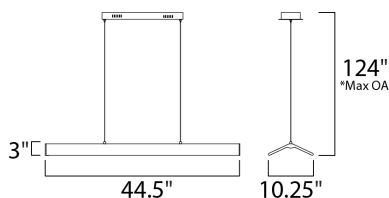

PRODUCT DESCRIPTION

Wings of extruded aluminum encase dual edge-lit LED panels which evenly distribute light to the surface below. The Black metal frame is accented with Polished Chrome end caps for striking contrast. The pendant and plug in lamps pivot in the center to allow you to direct the light.

MEASUREMENTS

DIMENSION : 44.5" L x 10.25" W x 3" H
 MAX OAH : 124" OAH
 HANGING WEIGHT : 16.06 lb

LAMPING

INPUT VOLTAGE : 120V
 LUMENS : 3,360 Rated (2,040 Del.)
 BULB : 1 x 48W LED PCB Integrated , 48W Total
 BULB INCLUDED : (Integrated)
 DIMMABLE : Triac CL
 CRI : 80+ CRI
 COLOR_TEMP : 3000K

*max overall height

FINISHES OPTION

 Black / Polished Chrome (BKPC)

MATERIAL

Steel, Aluminum

RATINGS

cETLus
 Dry Location

ADDITIONAL