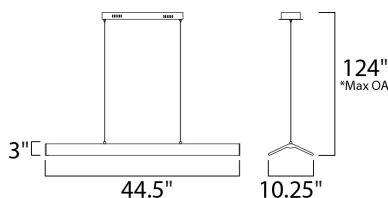

**PRODUCT DESCRIPTION**

Wings of extruded aluminum encase dual edge-lit LED panels which evenly distribute light to the surface below. The Black metal frame is accented with Polished Chrome end caps for striking contrast. The pendant and plug in lamps pivot in the center to allow you to direct the light.

**MEASUREMENTS**

DIMENSION : 44.5" L x 10.25" W x 3" H  
 MAX OAH : 124" OAH  
 HANGING WEIGHT : 16.06 lb

**LAMPING**

INPUT VOLTAGE : 120V  
 LUMENS : 3,360 Rated (2,040 Del.)  
 BULB : 1 x 48W LED PCB Integrated , 48W Total  
 BULB INCLUDED : (Integrated)  
 DIMMABLE : Triac CL  
 CRI : 80+ CRI  
 COLOR\_TEMP : 3000K

\*max overall height

**FINISHES OPTION**

 Black / Polished Chrome (BKPC)

**MATERIAL**

Steel, Aluminum

**RATINGS**

cETLus  
 Dry Location

**ADDITIONAL**