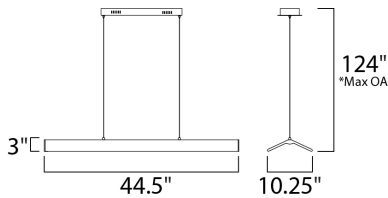

PRODUCT DESCRIPTION

Wings of extruded aluminum encase dual edge-lit LED panels which evenly distribute light to the surface below. The Black metal frame is accented with Polished Chrome end caps for striking contrast. The pendant and plug in lamps pivot in the center to allow you to direct the light.

*max overall height

MEASUREMENTS

DIMENSION : 44.5" L x 10.25" W x 3" H
 MAX OAH : 124" OAH
 HANGING WEIGHT : 16.06 lb

LAMPING

INPUT VOLTAGE : 120V
 LUMENS : 3,360 Rated (2,040 Del.)
 BULB : 1 x 48W LED PCB Integrated , 48W Total
 BULB INCLUDED : (Integrated)
 DIMMABLE : Triac CL
 CRI : 80+ CRI
 COLOR_TEMP : 3000K

FINISHES OPTION

 Black / Polished Chrome (BKPC)

MATERIAL

Steel, Aluminum

RATINGS

cETLus
 Dry Location

ADDITIONAL

ADJUSTABLE
 SLOPE: 30
 RATED LIFE 40000 Hours
 OPERATING TEMPERATURE:
 -20°C (-4°F), 40°C (104°F)