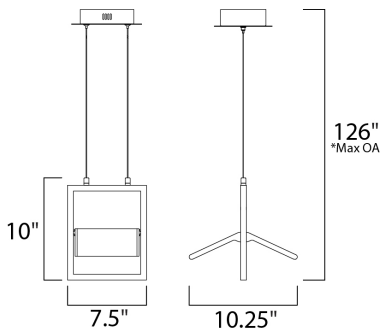

PRODUCT DESCRIPTION

Wings of extruded aluminum encase dual edge-lit LED panels which evenly distribute light to the surface below. The Black metal frame is accented with Polished Chrome end caps for striking contrast. The pendant and plug in lamps pivot in the center to allow you to direct the light.

*max overall height

MEASUREMENTS

- DIMENSION : 10.25" L x 10.25" W x 10" H
- MAX OAH : 126" OAH
- HANGING WEIGHT : 13.2 lb

LAMPING

- INPUT VOLTAGE : 120V
- LUMENS : 700 Rated (425 Del.)
- BULB : 1 x 10W LED PCB Integrated , 10W Total
- BULB INCLUDED : (Integrated)
- DIMMABLE : Triac CL
- CRI : 80+ CRI
- COLOR_TEMP : 3000K

FINISHES OPTION

- Black / Polished Chrome (BKPC)

MATERIAL

Steel, Aluminum

RATINGS

cETLus
Dry Location

ADDITIONAL

ADJUSTABLE
RATED LIFE 40000 Hours
OPERATING TEMPERATURE:
-20°C (-4°F), 40°C (104°F)