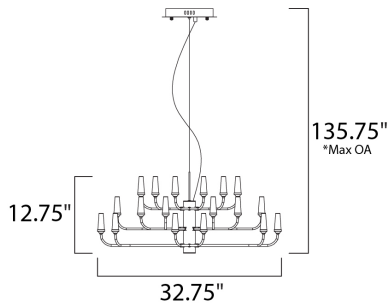

\*max overall height

**MEASUREMENTS**

DIMENSION : 32.75" L x 32.75" W x 12.75" H  
 MAX OAH : 135.75" OAH  
 HANGING WEIGHT : 6.1 lb

**LAMPING**

INPUT VOLTAGE : 120V  
 LUMENS : 3,024 Rated  
 BULB : 36 x 1.2W LED PCB Integrated , 43W Total  
 BULB INCLUDED : (Integrated)  
 DIMMABLE : Triac CL  
 CRI : 80+ CRI  
 COLOR\_TEMP : 3000K