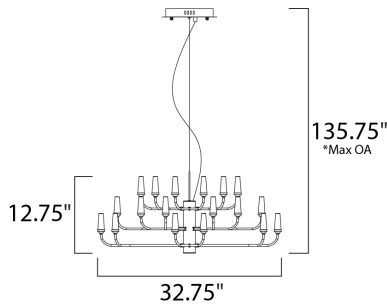

*max overall height

MEASUREMENTS

DIMENSION : 32.75" L x 32.75" W x 12.75" H
 MAX OAH : 135.75" OAH
 HANGING WEIGHT : 6.1 lb

LAMPING

INPUT VOLTAGE : 120V
 LUMENS : 3,024 Rated
 BULB : 36 x 1.2W LED PCB Integrated , 43W Total
 BULB INCLUDED : (Integrated)
 DIMMABLE : Triac CL
 CRI : 80+ CRI
 COLOR_TEMP : 3000K