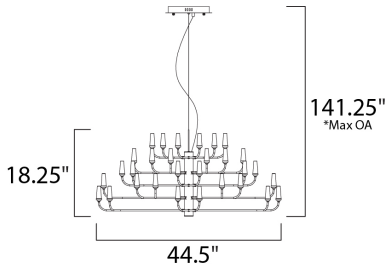

**MEASUREMENTS**

DIMENSION : 44.5" L x 44.5" W x 18.25" H  
 MAX OAH :  
 HANGING WEIGHT : 11 lb

**LAMPING**

INPUT VOLTAGE : 120V  
 LUMENS : 5,040 Rated  
 BULB : 6 x 1.2W LED PCB Integrated , 72W Total  
 BULB INCLUDED : (Integrated)  
 DIMMABLE : Triac CL  
 CRI : 80+ CRI  
 COLOR\_TEMP : 3000K

\*max overall height

**FINISHES OPTION**

-  Bronze (BZ)
-  Polished Chrome (PC)

**GLASS**

Frost White 09

**MATERIAL**

Steel, Aluminum

**ADDITIONAL**