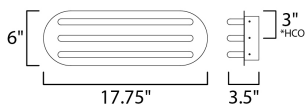

LAMPING

INPUT VOLTAGE : 120V
LUMENS : 1,470 Rated (1,000 Del.)
BULB : 3 x 7W LED PCB Integrated , 21W Total
BULB INCLUDED : (Integrated)
DIMMABLE : Triac CL
CRI : 80 CRI
COLOR_TEMP : 3000K
LIGHTING_DIRECTION : Indirect