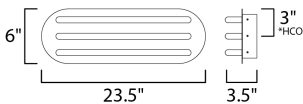

LAMPING

INPUT VOLTAGE : 120V
LUMENS : 1,960 Rated (1,260 Del.)
BULB : 3 x 9W LED PCB Integrated , 27W Total
BULB INCLUDED : (Integrated)
DIMMABLE : Triac CL
CRI : 80 CRI
COLOR_TEMP : 3000K
LIGHTING_DIRECTION : Indirect